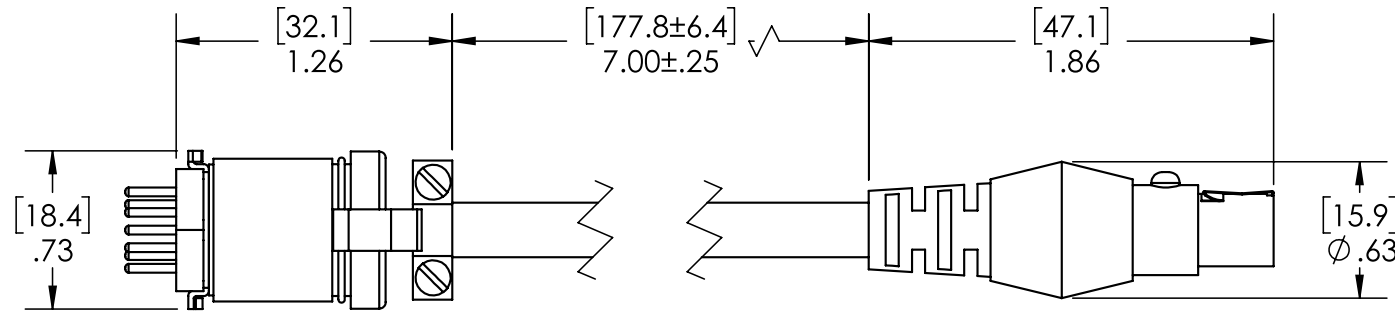

The length of the 501A-S7 is 7.0" (17.8 cm).

Key Features

- Length: **7.0" (17.8 cm)**
- Compatible with Uniblitz LS series, NS series, CS25, and CS45 shutters
- 5-pin female SwitchCraft® to 7-pin male WPI
- **RoHS Compliant**

Technical Drawing - Overview

"P1"
7-PIN MALE
CONNECTOR

[mm]
INCH

"P2"
5-PIN FEMALE
CONNECTOR