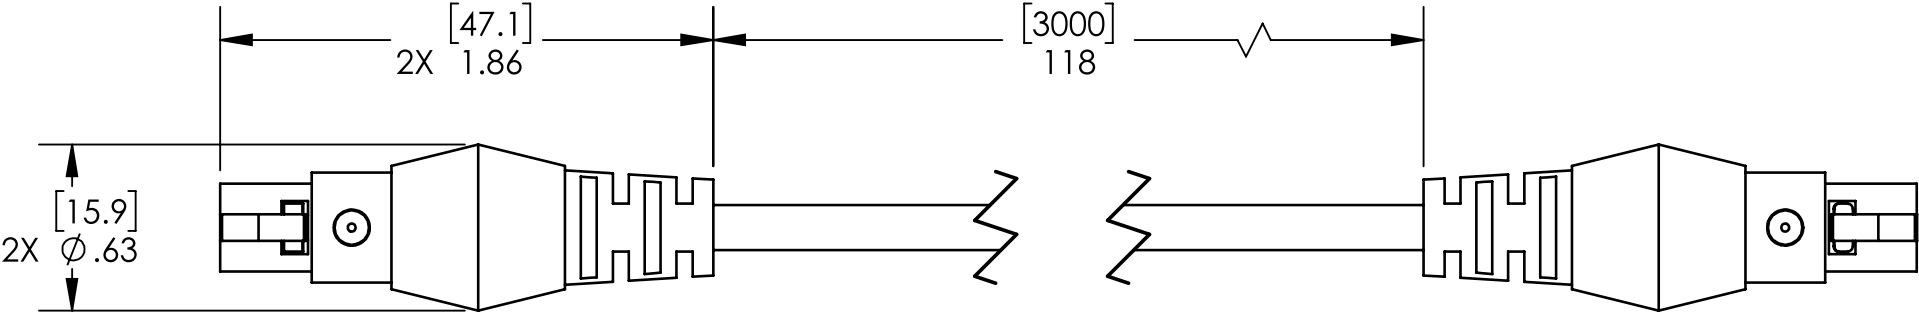

Technical Drawing - Overview

[MM]
INCH