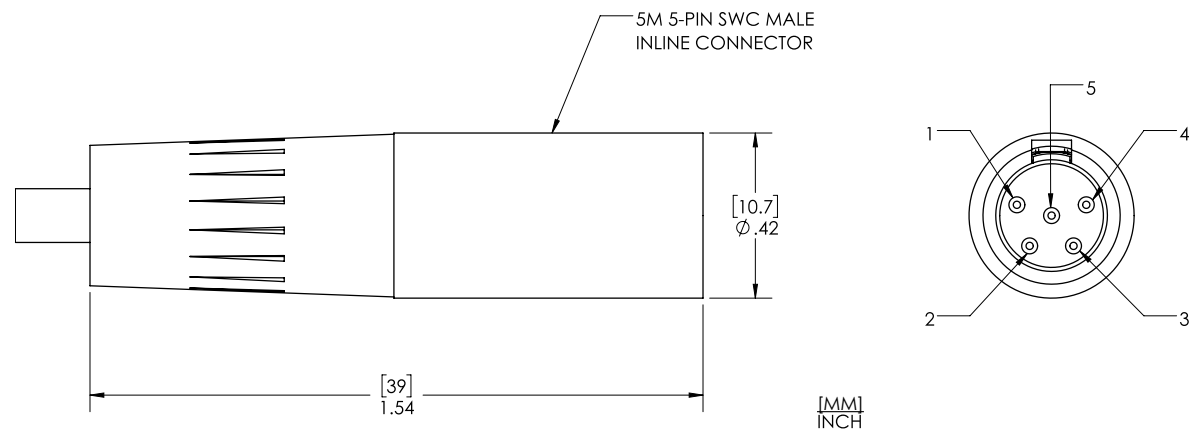

Uniblitz® 5M Connector (2 Pack)

5-Pin Switchcraft® Male Connector

Overview

The Uniblitz 5M connectors are 5-Pin Switchcraft male connectors. They can be used to connect to a shutter terminated with their female counterpart, the 5F connectors.

Two (2) 5M connectors are included in this set.

Technical Drawings

Need Support? Please [visit our website](http://www.uniblitz.com) or email us at info@uniblitz.com.

Tel: 585-385-5930 | Toll-Free: 800-828-6972 | Fax: 585-385-6004 | 803 Linden Ave. Rochester, NY 14625