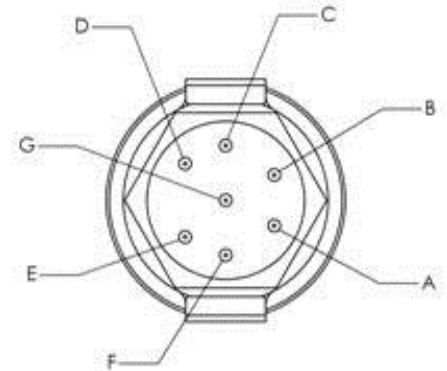

7M Connector

Overview

- This product is a 7-Pin Wirepro male connector with hood and cable clamp.
- It can be used to interconnect a driver controller terminated with its female counterpart to a user's shutter unit.

Drawings

For information regarding applicable intellectual property, please visit www.uniblitz.com/patents.

803 Linden Avenue • Rochester, NY 14625 • 585-385-5930 tel • 800-828-6972 toll-free • 585-385-6004 fax • www.uniblitz.com

Due to our ongoing product development program, Vincent Associates reserves the right to discontinue or change specifications or designs at any time, without incurring any obligations. Teflon is a registered trademark of E.I. DuPont. Drawings shown for illustrative purposes only. Updated 06/13. *Specification sheet Ver. 1.1*