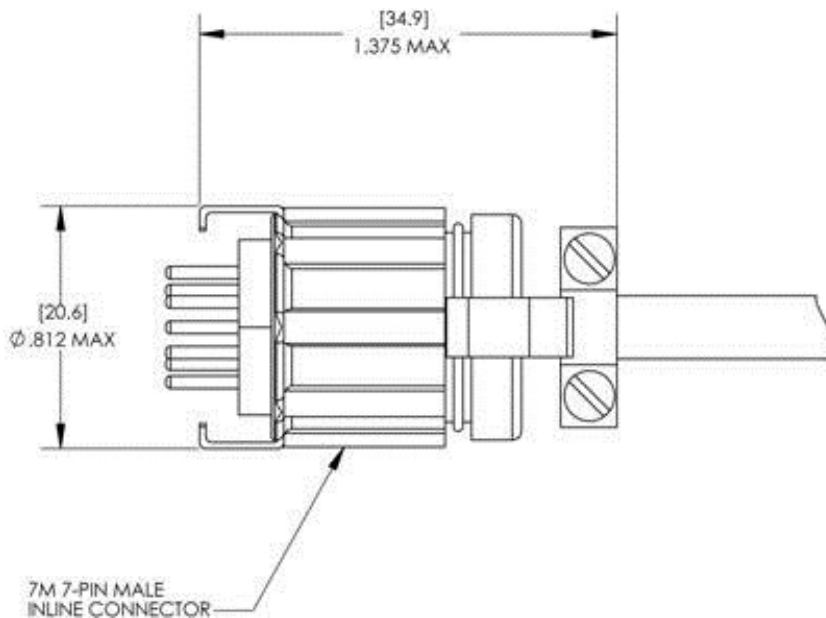

7M Connector

Overview

- This product is a 7-Pin Wirepro male connector with hood and cable clamp.
- It can be used to interconnect a driver controller terminated with its female counterpart to a user's shutter unit.

Drawings

For information regarding applicable intellectual property, please visit www.uniblitz.com/patents.

803 Linden Avenue • Rochester, NY 14625 • 585-385-5930 tel • 800-828-6972 toll-free • 585-385-6004 fax • www.uniblitz.com

Due to our ongoing product development program, Vincent Associates reserves the right to discontinue or change specifications or designs at any time, without incurring any obligations. Teflon is a registered trademark of E.I. DuPont. Drawings shown for illustrative purposes only. Updated 06/13. *Specification sheet Ver. 1.1*