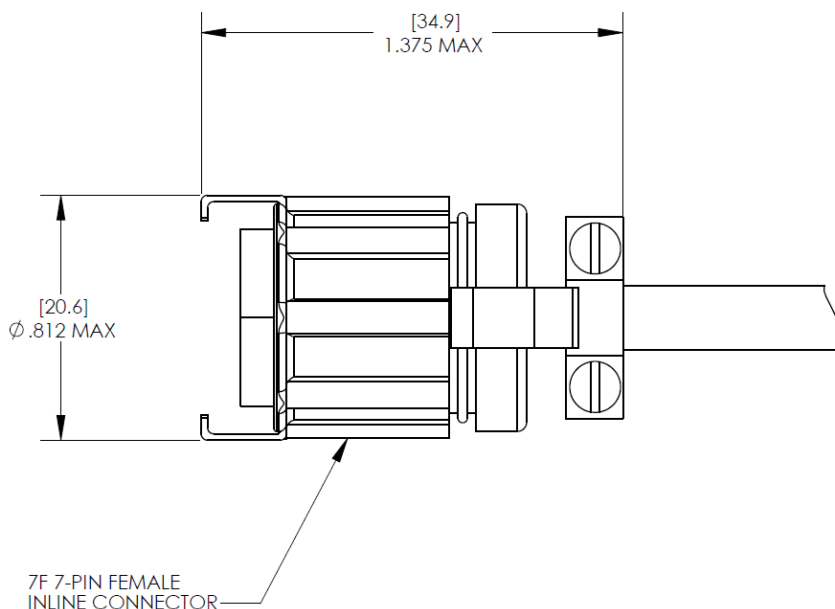

Drawings

For information regarding applicable intellectual property, please visit www.uniblitz.com/patents.

803 Linden Avenue • Rochester, NY 14625 • 585-385-5930 tel • 800-828-6972 toll-free • 585-385-6004 fax • www.uniblitz.com

Due to our ongoing product development program, Vincent Associates reserves the right to discontinue or change specifications or designs at any time, without incurring any obligations. Teflon is a registered trademark of E.I. DuPont. Drawings shown for illustrative purposes only. Updated 06/13. *Specification sheet Ver. 1.1*