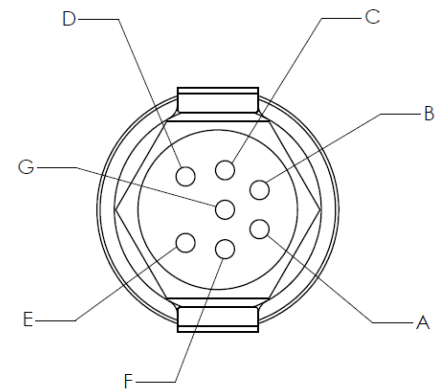

Drawings

For information regarding applicable intellectual property, please visit www.uniblitz.com/patents.

803 Linden Avenue • Rochester, NY 14625 • 585-385-5930 tel • 800-828-6972 toll-free • 585-385-6004 fax • www.uniblitz.com

Due to our ongoing product development program, Vincent Associates reserves the right to discontinue or change specifications or designs at any time, without incurring any obligations. Teflon is a registered trademark of E.I. DuPont. Drawings shown for illustrative purposes only. Updated 06/13. *Specification sheet Ver. 1.1*